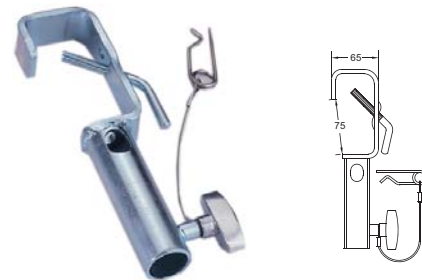

KCP-702 STAGE CLAMP W/ 14mm HOLE

KCP-703 STAGE CLAMP W/ 18mm STUD

KCP-704 STAGE CLAMP W/ 28mm STUD

KCP-705 STAGE CLAMP W/ 29mm SOCKET

PROFESSIONAL TOOL

WS-140 WINGNUT MULTI-SPANNER

Its application is tighten large & small wingnut without damage. Fits M12, M10 & M8 Hex. bolts. Carbon steel with heat treatment. Easy to carry (it can be hang on belt by the hook) and nice looking. The features are impressed & practical the cost is economic and beneficial.

- 3 x Hex Bolt
- 2 x WingNut
- 2 x SetScrew
- 1 x Key Chain
- 1 x Bottle Opener
- 1 x flat screw driver