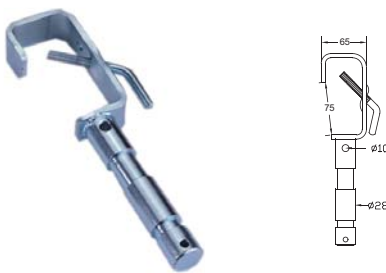

KCP-702 STAGE CLAMP W/ 14mm HOLE

KCP-703 STAGE CLAMP W/ 18mm STUD

KCP-704 STAGE CLAMP W/ 28mm STUD

KCP-705 STAGE CLAMP W/ 29mm SOCKET

PROFESSIONAL TOOL

WS-140 WINGNUT MULTI-SPANNER

Its application is tighten large & small wingnut without damage. Fits M12, M10 & M8 Hex. bolts. Carbon steel with heat treatment. Easy to carry (it can be hang on belt by the hook) and nice looking. The features are impressed & practical the cost is economic and beneficial.

- 3 x Hex Bolt
- 2 x WingNut
- 2 x SetScrew
- 1 x Key Chain
- 1 x Bottle Opener
- 1 x flat screw driver