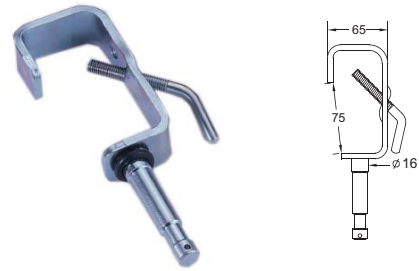

KCP-702 STAGE CLAMP W/ 14mm HOLE

KCP-703 STAGE CLAMP W/ 18mm STUD

KCP-704 STAGE CLAMP W/ 28mm STUD

KCP-705 STAGE CLAMP W/ 29mm SOCKET

PROFESSIONAL TOOL

WS-140 WINGNUT MULTI-SPANNER

Its application is tighten large & small wingnut without damage. Fits M12, M10 & M8 Hex. bolts. Carbon steel with heat treatment. Easy to carry (it can be hang on belt by the hook) and nice looking. The features are impressed & practical the cost is economic and beneficial.

- 3 x Hex Bolt
- 2 x WingNut
- 2 x SetScrew
- 1 x Key Chain
- 1 x Bottle Opener
- 1 x flat screw driver